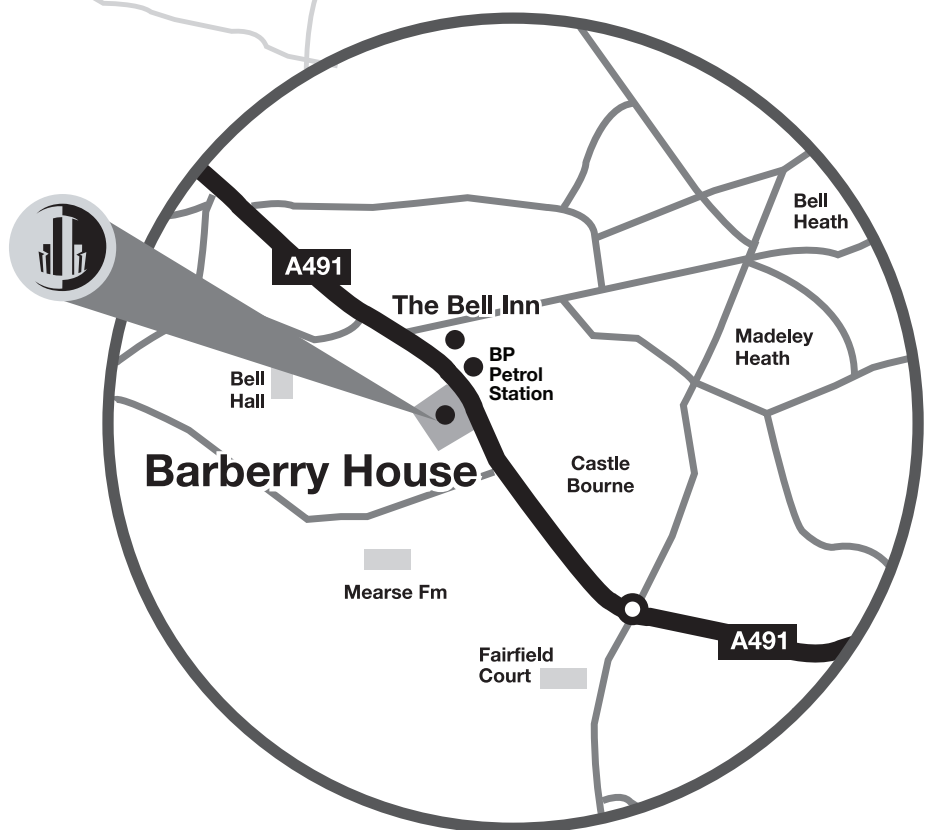

How to find us

Barberry

Barberry House
Bromsgrove Road
Belbroughton
(Near Stourbridge)
West Midlands
DY9 9XX

Tel: 01562 731 300
Fax: 01562 731 400
www.barberry.co.uk